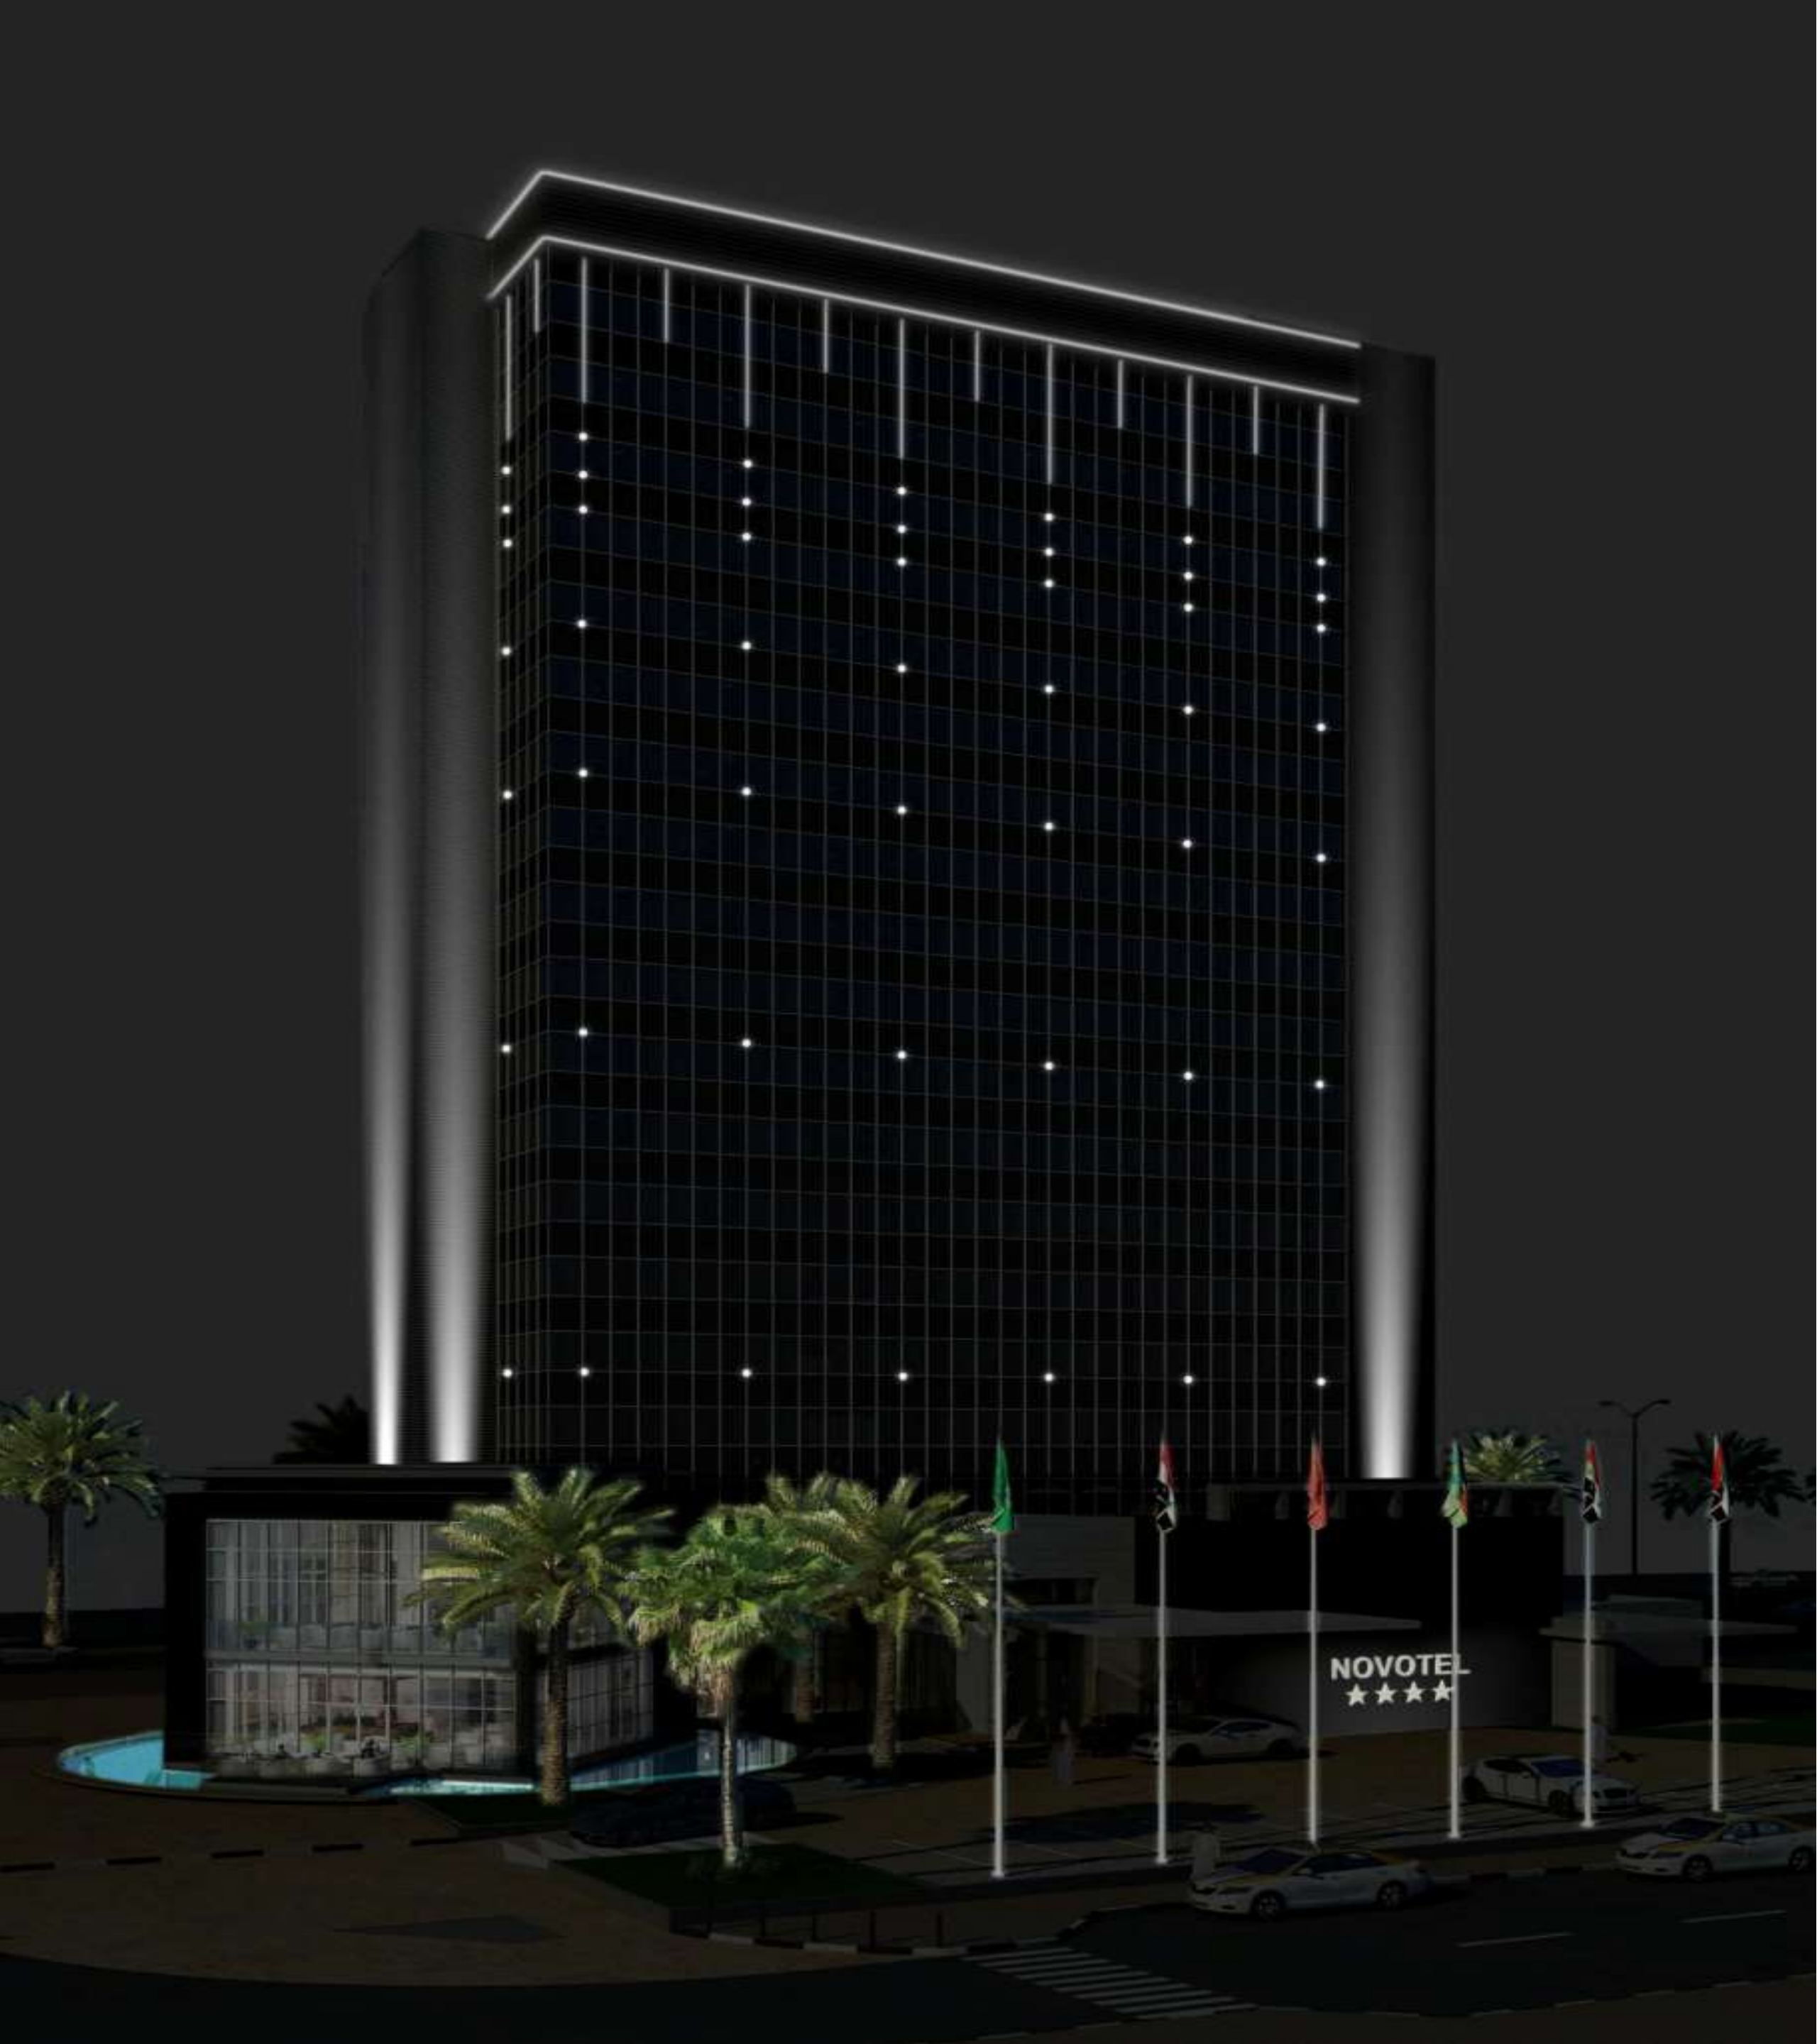

PROJECT NAME

Landscape sculpture lighting

SCOPE

Garden sculpture lighting

DESIGN BRIEF

Craft an enchanting garden sculpture lighting design that accentuates the beauty and intricacy of the sculptures, evoking a sense of wonder and awe. Utilize carefully placed and directed lighting fixtures to create dramatic shadows, highlighting the textures and contours of the sculptures while maintaining a harmonious balance with the surrounding landscape.